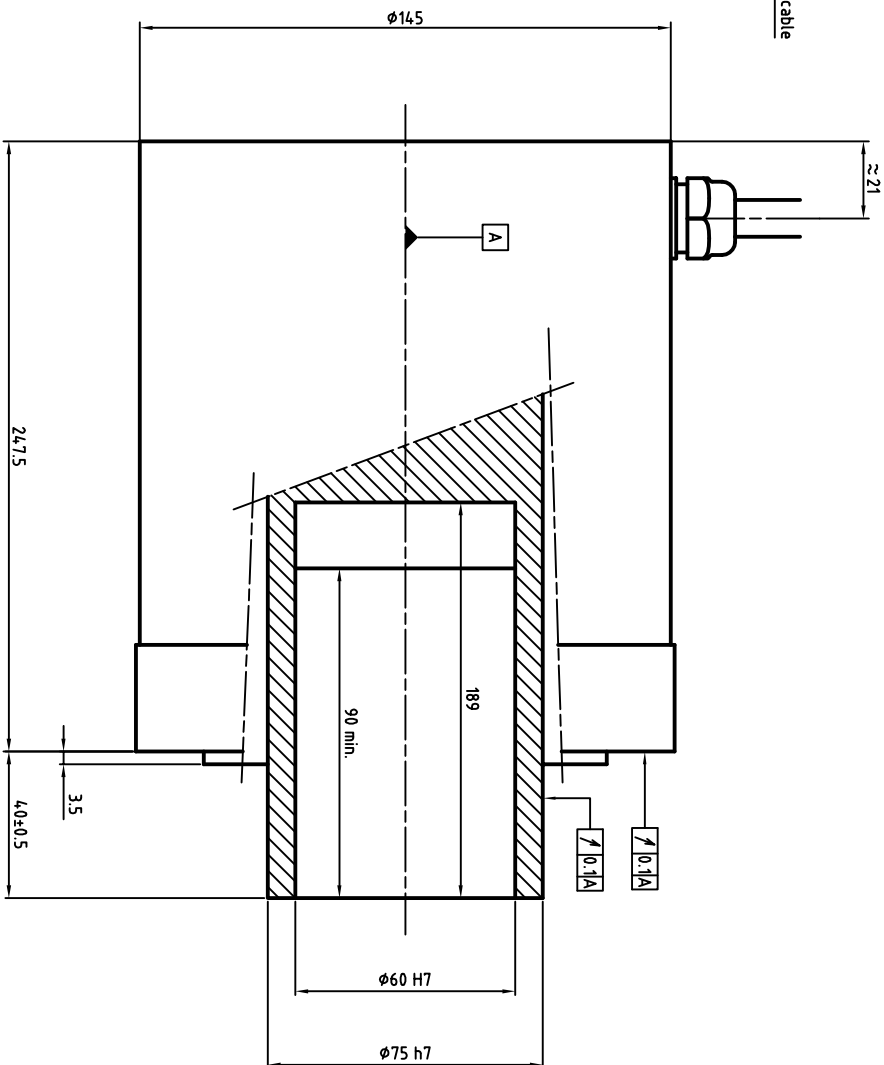

Power cable diameter and section depends on rated current
 U : Phase 1
 V : Phase 2
 W : Phase 3
 Green/Yellow : Ground

ENCODER SIGNAL COLORS

Wires colors	ERN1387	ERN1381	ECN1313	EON1325
White	A+	0V	Up	Up
Brown	A-	Up	0V	0V
Green	R+	A+	A+	A+
Yellow	R-	A-	A-	A-
Pink	D+	B-	B-	B-
Grey	D-	B+	B+	B+
Blue	C+	R+	DATA+	DATA+
Red	C-	R-	DATA-	DATA-
Black	Thermal	Thermal	CLOCK+	CLOCK+
Violet	Thermal	Thermal	CLOCK-	CLOCK-
Grey/Pink	B+	N/A	Thermal	Thermal
Red/Blue	B-	N/A	Thermal	Thermal
White/Green	0V	N/A	N/A	N/A
Brown/Green	Up	N/A	N/A	N/A