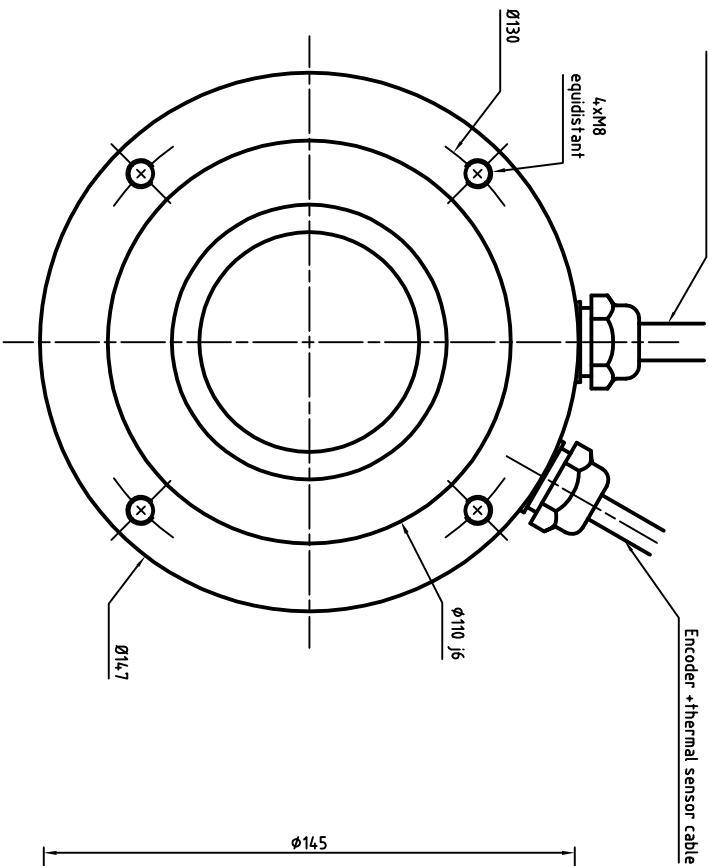

Power cable diameter and section depends on rated current
 U : Phase 1
 V : Phase 2
 W : Phase 3
 Green/Yellow : Ground

ENCODER SIGNAL COLORS

Wires colors	ERN1387	ERN1381	ECN1313	EON1325
White	A+	0V	Up	Up
Brown	A-	Up	0V	0V
Green	R+	A+	A+	A+
Yellow	R-	A-	A-	A-
Pink	D+	B-	B-	B-
Grey	D-	B+	B+	B+
Blue	C+	R+	DATA+	DATA+
Red	C-	R-	DATA-	DATA-
Black	Thermal	Thermal	CLOCK+	CLOCK+
Violet	Thermal	Thermal	CLOCK-	CLOCK-
Grey/Pink	B+	N/A	Thermal	Thermal
Red/Blue	B-	N/A	Thermal	Thermal
White/Green	0V	N/A	N/A	N/A
Brown/Green	Up	N/A	N/A	N/A